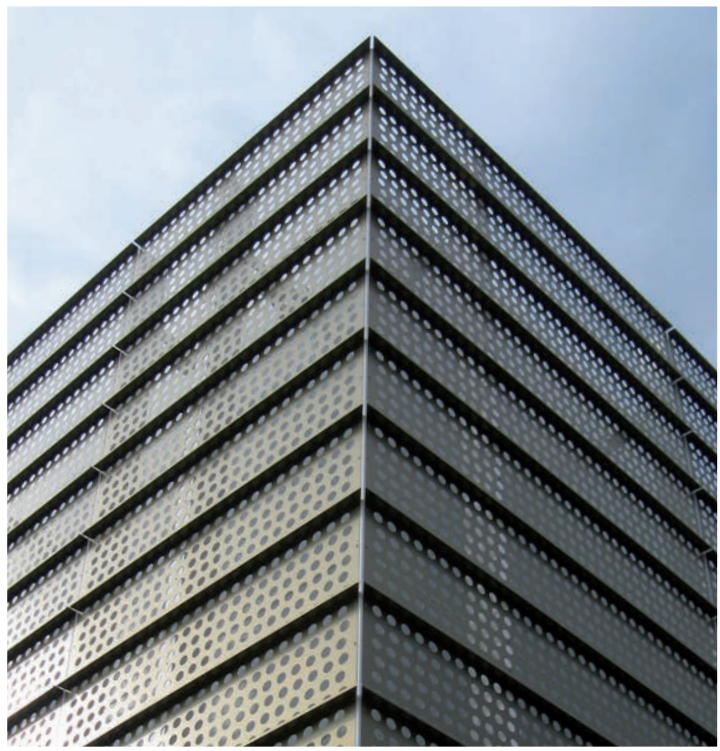

Punch your ideas