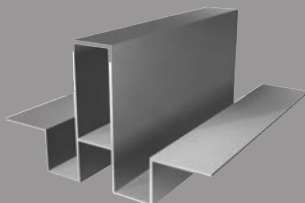

Pilaster Strip

Outside Corner Profile

Jamb Profile

Pilaster Strip

Outside Corner Profile

various other solutions available

LAUKIEN is your competent partner for roof, wall and façade - since 1947.

Our extensive product range is designed for the future and we are constantly developing innovative solutions for façade systems. Production is carried out at two manufacturing plants in Germany, on most modern machines and following state-of-the-art manufacturing processes.