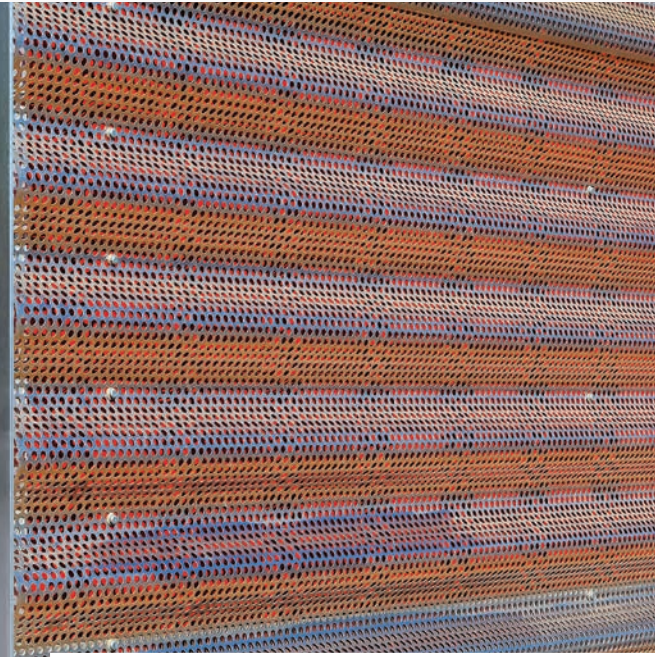

Sinusodial
Sheet
42 / 160

Sinusodial
Sheet
55 / 177

Punch your ideas

LAUKIEN

Technical
solutions
in
detail

Pilaster Strip

Outside Corner Profile

F - Profile

Pilaster Strip

Outside Corner Profile

Jamb Profile

Pilaster Strip

Outside Corner Profile

various other solutions available

LAUKIEN is your competent partner for roof, wall and façade - since 1947.

Our extensive product range is designed for the future and we are constantly developing innovative solutions for façade systems. Production is carried out at two manufacturing plants in Germany, on most modern machines and following state-of-the-art manufacturing processes.